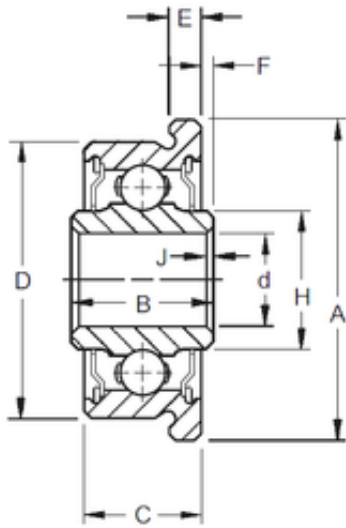

TIMKEN BEARING-SINGAPORE (PTE)LTD.

7,938 mm x 17,48 mm x 6,35 mm TIMKEN F5DD Single Row Ball Bearings

Bearing No. F5DD

Size	7.938x17.48x6.35 mm
Bore Diameter	7,938 mm
Outer Diameter	17,48 mm
Width	6,35 mm
d	7,938 mm
D	17,48 mm
B	6,35 mm
C	5,74 mm
A	19,05 mm
E	1,07 mm
F	0,38 mm
H	9,68 mm
Weight	0,005 Kg
Basic dynamic load rating (C)	2,4 kN

F5DD Bearing 2D drawings and 3D CAD models