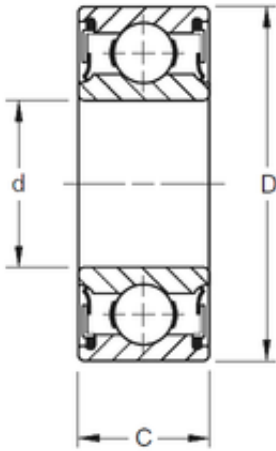

TIMKEN BEARING-SINGAPORE (PTE)LTD.

15 mm x 32 mm x 9 mm TIMKEN 9102PP Single Row Ball Bearings

Bearing No. 9102PP

Size	15x32x9 mm
Bore Diameter	15 mm
Outer Diameter	32 mm
Width	9 mm
d	15 mm
D	32 mm
B	9 mm
C	9 mm
Weight	0,027 Kg
Basic dynamic load rating (C)	6,36 kN

9102PP Bearing 2D drawings and 3D CAD models